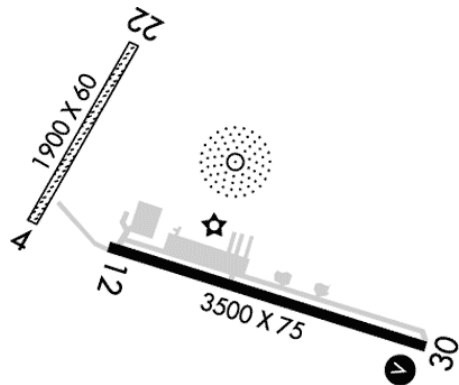

Boston Center 124.85 Providence 128.7

WX Contacts:

ASOS 132.675 508-824-5005;

Traffic Patterns:

All Aircraft 1002 MSL;

Runways:

12-30; 3500X75; asphalt; PCL; trees ea end.

4-22; 1900X60; gravel; trees ea end.

Hi - 7 clicks in 5 secs.

TAN Elevation: 43

Phone: 508-821-2973 Fax: 508-821-3723

Fees: Tiedown Fee;

Charts: NEW YORK; L33;

Approaches: NDB; GPS RNAV;

FSS: BRIDGEPORT 800-992-7433

Fuel: 100LL;